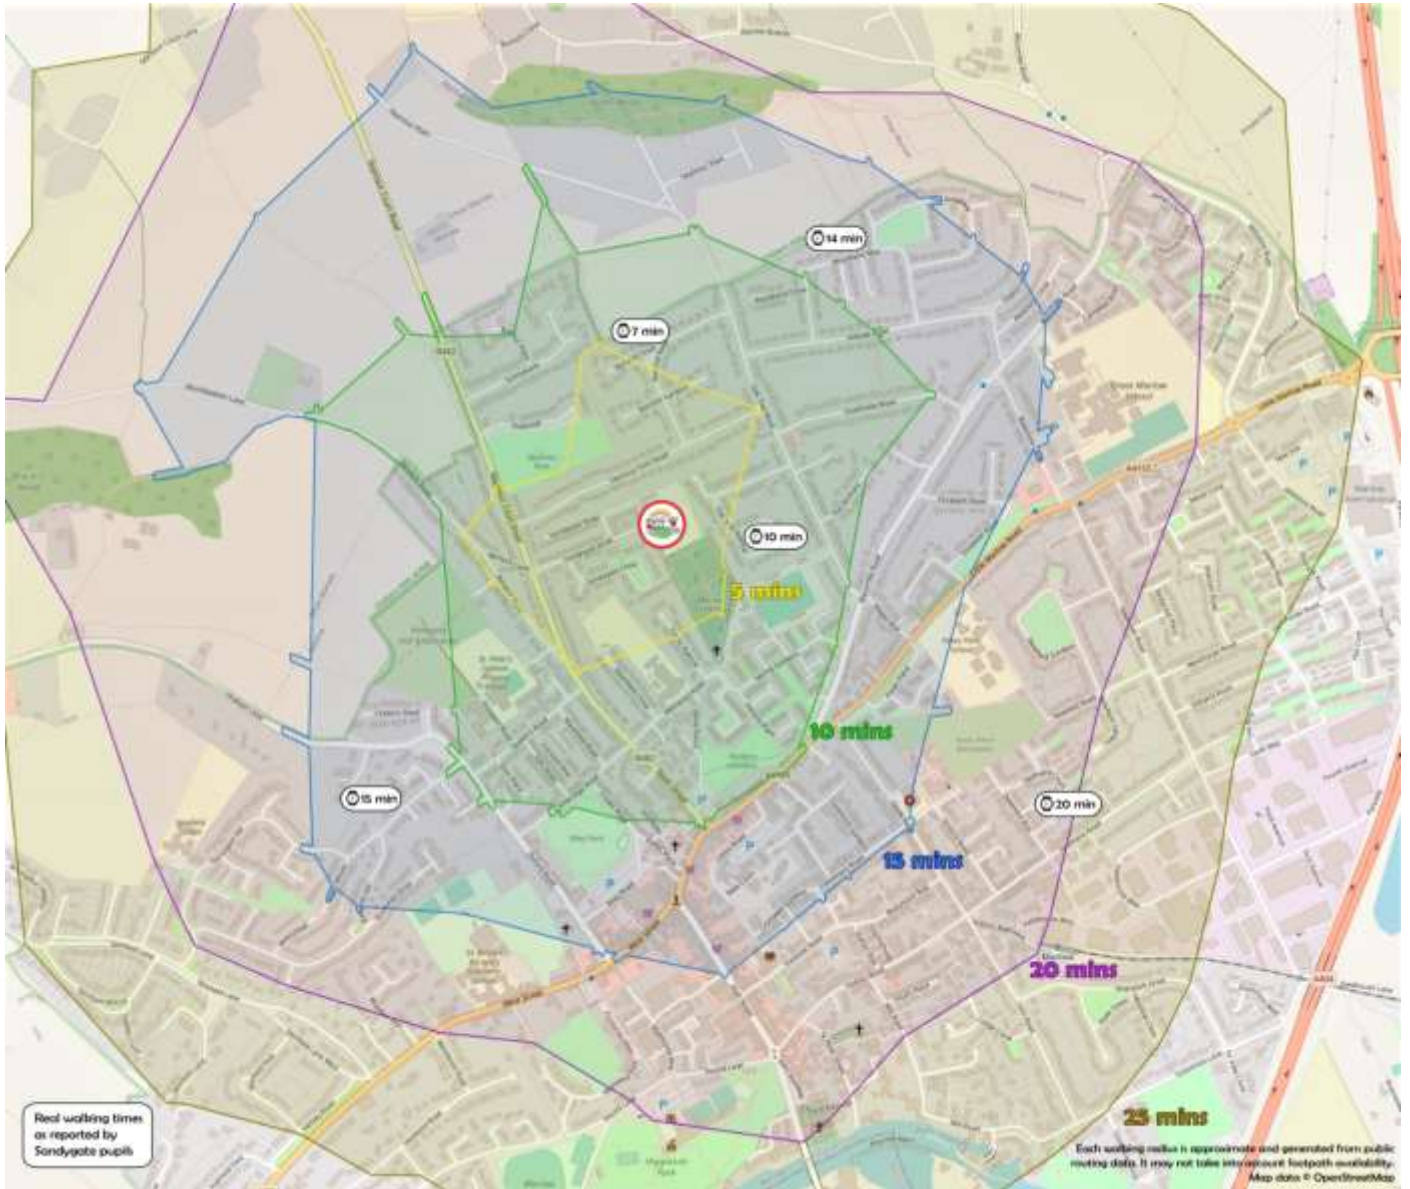

Marlow C of E Infant School Travel Plan

Walk to School Time Guide

This map shows some actual walking times taken by children at our school! If you are planning to 'park and stride' please check and find a safe parking spot at least 5 minutes' walk from school.