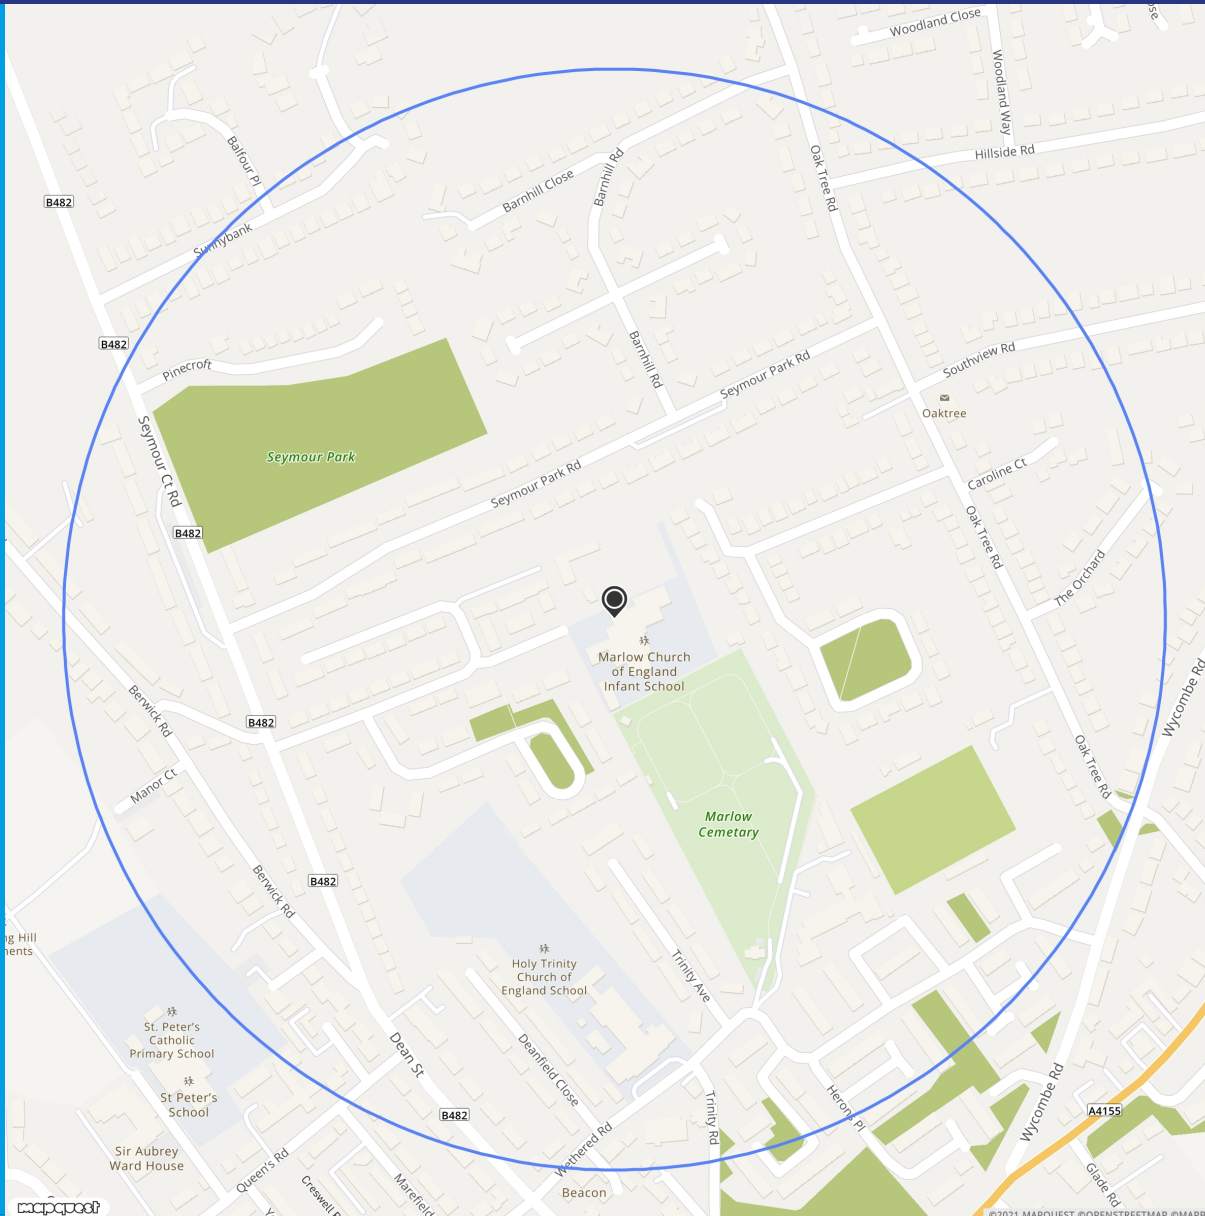

5-MINUTE WALKING BUBBLE

#StaySafeGetActive on your journey to school

Marlow Church of England Infant School

Protect our children

If possible, walk, cycle or scoot to school

If you have to drive, park at least 5-minutes away

Supported by the

Department for Transport

For more hints, tips and information please visit www.modeshiftstars.org/staysafegetactive

This 5-minute walking zone represents a distance of 400m measured as a straight line, based upon an average walking speed of 3-miles per hour